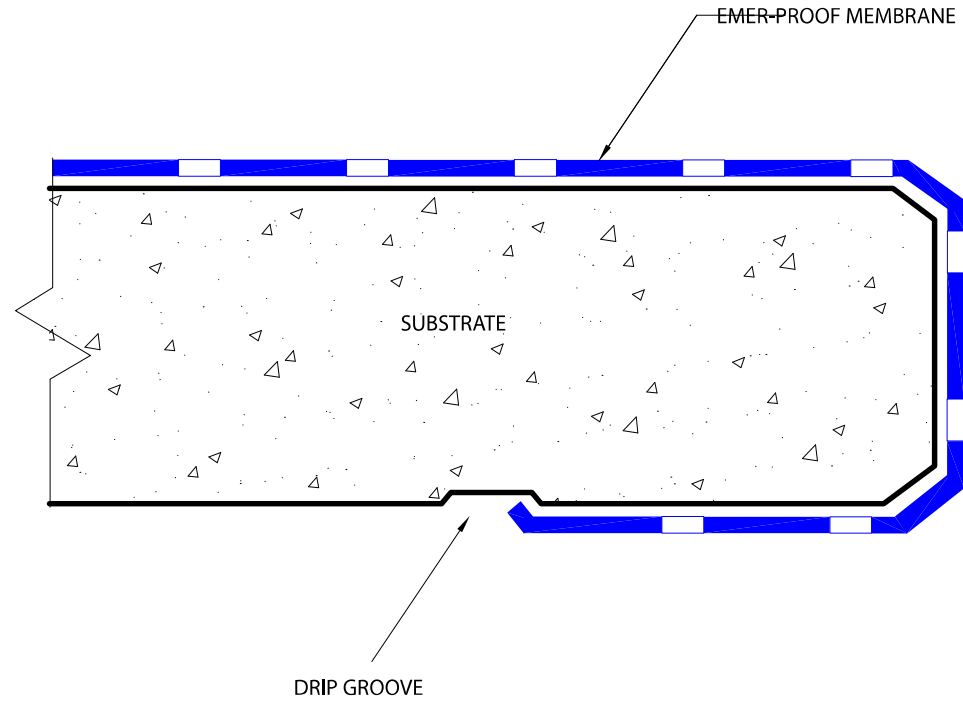

BALCONY EDGE DETAIL

SCALE:- NTS
DRAWN BY:- EC
DATE:- 8/7/10
LATEST AMENDMENT:- PJ
DATE:- 12/08/19

ISSUE NUMBER 2

PARCHEM CONSTRUCTION SUPPLIES
7 LUCCA ROAD, WYONG
NSW 2259
www.emer.com.au
1300 283 668