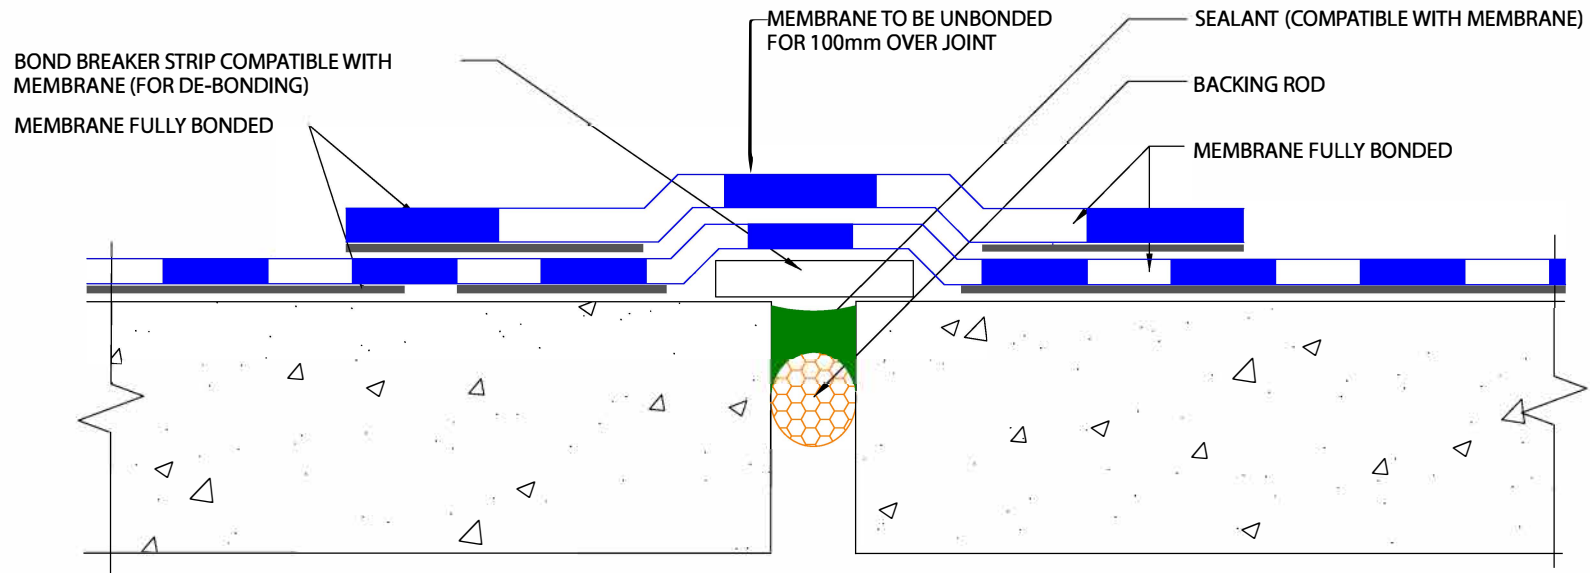

NOTE: FOR FALLS, SEE AS 4654.2 - 2012, CLAUSE 2.5.2

TYPICAL CONTINUOUS MOVEMENT JOINT

SCALE:- NTS

DRAWN BY:- EC
DATE:- 8/7/10

LATEST AMENDMENT:- PJ
DATE:- 23/10/19

TSD/W-ISD15

ISSUE NUMBER 3

DuluxGroup
1856 Dandenong Road, Clayton VIC
3168